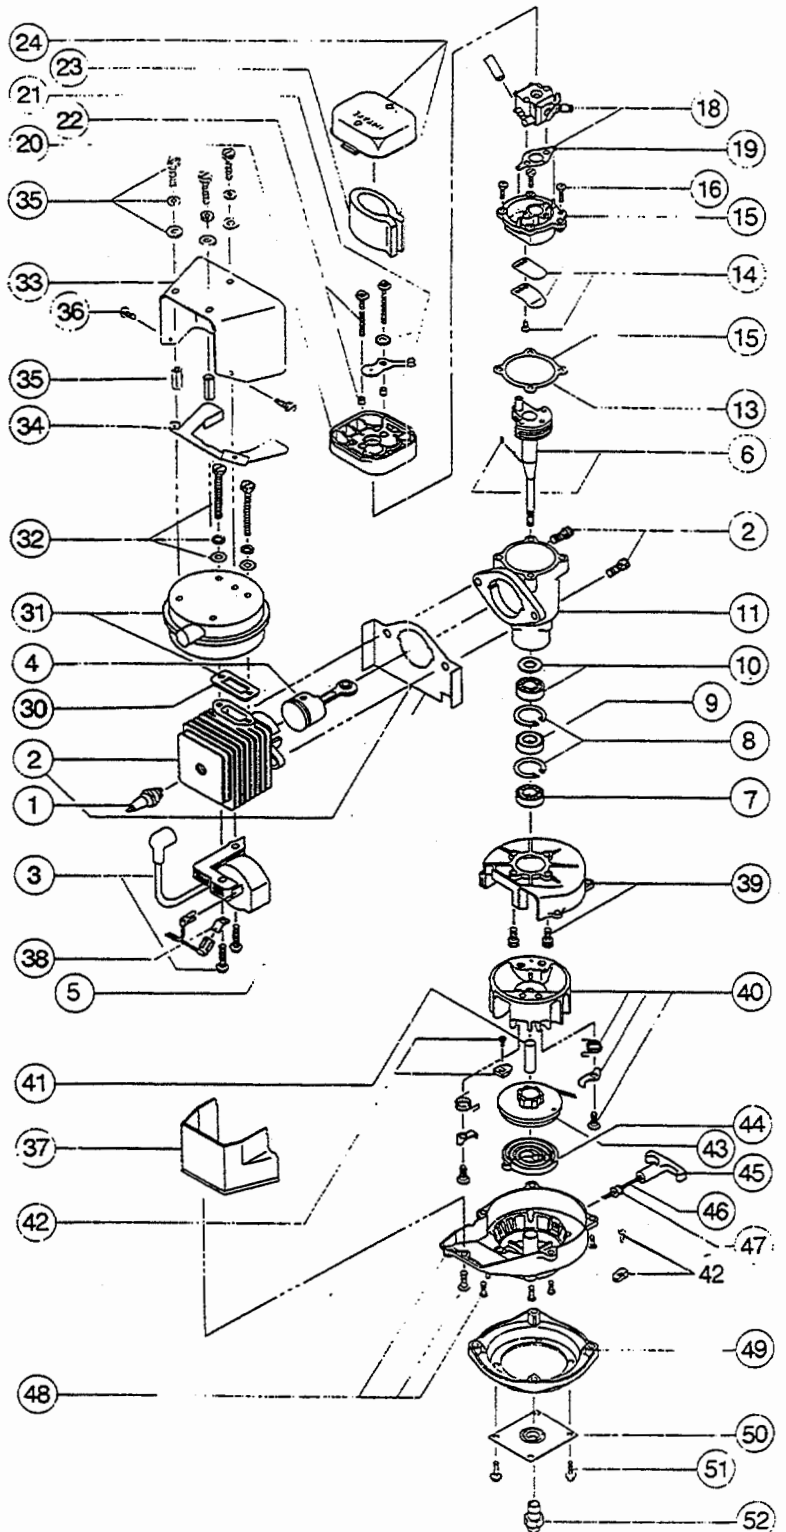

* not shown

The above part numbers are for serial numbers 809020001 thru 911125000.

BOOM & TRIMMER PARTS - RYAN 300BV

Item	Part No.	Description
1	683400	Trigger Assembly
2	145562	Fuel Cap Assembly
3	147443	Fuel Tank
4	147036	Fuel Line Assembly
*5	147350	Complete Fuel Tank Assembly (items 2, 3, 4, and 29)
6	147351	Primer Bulb and Hose Assembly
7	147038	Switch and Lead Assembly
8	147039	Throttle Wire and Housing Assembly
9	682554	Mounting Screw Assembly
10	147352	Cover Assembly R.H.
11	147041	Cover Assembly L.H.
12	683395	Mounting Screw Assembly
13	147042	Engine Mount Set
14	147043	Upper Blower Housing
15	147044	Mounting Screw Assembly
16	147353	Impeller
17	147046	Mounting Bolt Assembly
18	147047	Impact Shield
19	147616	Lower Blower Housing
20	147049	Mounting Screw Assembly
21	147050	Intake Cover
22	147051	Spring Set
23	147052	Mounting Screw Assembly
24	147053	Hinge Shaft
25	147054	Clamp Assembly
26	147055	Blower Tube
27	683424	Clamp Assembly
28	145815	Fan Nozzle
29	147356	Return Line Assembly